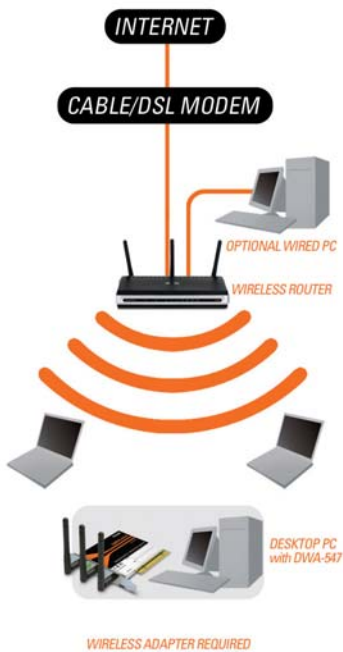

WHAT THIS PRODUCT DOES

Upgrade your desktop computer's wireless connectivity with the RangeBooster N™ 650 Desktop Adapter to enable a much faster wireless connection and superior reception. Once connected, you can access your network's high-speed Internet connection while also getting secure access to shared Photos, Files, Music, Video, Printers, and Storage.

ULTIMATE PERFORMANCE

Based on the latest draft 802.11n specifications, D-Link's RangeBooster N 650 technology provides real world performance that's up to 650% faster and 5x farther than 802.11g¹. When the RangeBooster N 650 Router and RangeBooster N 650 Wireless Adapters are used together, you can enable faster file transfers and stay connected from virtually all corners of your home¹.

YOUR NETWORK SETUP

TECHNICAL SPECIFICATIONS

STANDARDS

- + IEEE 802.11n (draft)
- + IEEE 802.11g
- + IEEE 802.11b

INTERFACE

32-bit PCI

FREQUENCY RANGE

2.4GHz to 2.4835GHz

SECURITY

Wi-Fi Protected Access (WPA, WPA2)

LED

- + Link
- + Activity

CERTIFICATIONS

FCC, CE

DIMENSIONS

- + Item (WxDxH): 3.8" x 4.7" x 0.1"
- + Packaging (WxDxH): 6.6" x 9.5" x 1.5"

WEIGHT

- + Item: 0.2 lbs
- + Packaging: 0.6 lbs

WARRANTY

1-Year²

¹ Maximum wireless signal rate derived from IEEE Standard 802.11g and draft 802.11n specifications. Actual data throughput will vary. Network conditions and environmental factors, including volume of network traffic, building materials and construction, and network overhead, lower actual data throughput rate. Environmental factors will adversely affect wireless signal range.

² 1-Year Warranty available only in the U.S.A and Canada.

³ Computer must adhere to Microsoft's recommended System Requirements.

MINIMUM SYSTEM REQUIREMENTS

Computer with:
Windows® XP SP2 or 2000 SP4
CD-ROM Drive
20MB Hard Disk Space
32-Bit PCI Slot

PACKAGE CONTENTS

RangeBooster N 650 Desktop Adapter
Quick Installation Guide
CD-ROM³ with
Installation Wizard
Drivers
Product Documentation
Special Offers